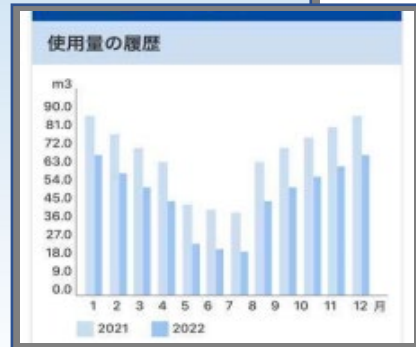

ガスモル

ガスモバ"GAS MOBILE" Visualization of gas on the Internet

This is a "new service" that allows customers to check usage details such as gas charges and usage from the website on a computer or smartphone.

*Packet communication charges associated with viewing this site are the responsibility of the customer.

What is GAS MOBLILE?

Easy to understand and
easy to operate!

Usage details PDF
print anytime!

月	料金	立金	残高	支払	入金
2021	1000	1000	0	0	0
2022	1000	1000	0	0	0